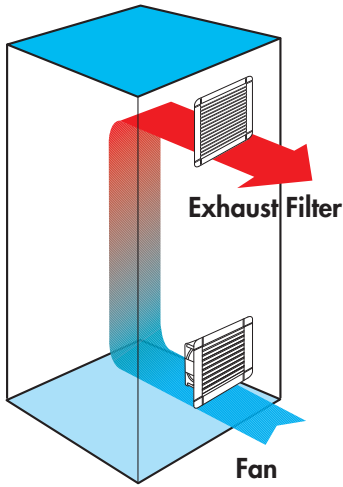

7F Series Filter Fans

Filter Fans for control panels and enclosures
120V AC, 230V AC & 24V DC supply versions

- Very low acoustic noise
- Minimal depth within enclosure
- Air volume (14...370) m³/h / (8.2...217.8) CFM (with Exhaust Filter installed in enclosure)
- Air volume (24...500) m³/h (free flow) (14.1...294.3) CFM (free flow)
- Power consumption (4...70) W
- Operating voltage: 120V AC, 230V AC (50/60Hz) & 24V DC
- Time-saving "click-in" installation and maintenance
- Aluminium ball-bearing axial fan housing
- Protection category: IP54 (NEMA 12)
- Plastics according to UL94 V-0
- Filter mats are included - EU3 (all types of dust from a particle size of 10 µm) - filtering degree (80...90%)
- Filter Fan supplied in Reverse flow mode (7F.80)

Mounting arrangement of Filter Fans and Exhaust Filters "Draw-In"

UL ® **US**
UL File E343945