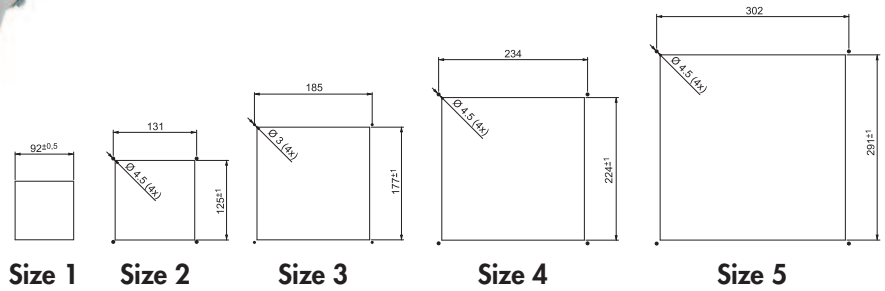

Mounting arrangement of Filter Fans and Exhaust Filters "Draw-In"

**UL** <sup>®</sup> **US**  
**UL File E343945**

Filter Fans - All versions

Standard Versions "Draw-In"	Reverse Flow Versions "Exhaust"	Filter Fan Size	Air Flow Volume Free Flow / with Exhaust filter	Supply Voltage	Power	Exhaust Filter	Filter Mat
7F.50.8.120.1020	7F.80.8.120.1020	Size 1	14.1 CFM / 8.2 CFM	120V AC	13W	7F.05.0.000.1000	07F.15
7F.50.8.120.2055	7F.80.8.120.2055	Size 2	32.4 CFM / 23.5 CFM	120V AC	22W	7F.05.0.000.2000	07F.25
7F.50.8.120.3100	7F.80.8.120.3100	Size 3	58.9 CFM / 44.1 CFM	120V AC	22W	7F.05.0.000.3000	07F.35
7F.50.8.120.4230	7F.80.8.120.4230	Size 4	135.4 CFM / 105.9 CFM	120V AC	40W	7F.05.0.000.4000	07F.45
7F.50.8.120.4370	7F.80.8.120.4370	Size 4	217.8 CFM / 147.1 CFM	120V AC	70W	7F.05.0.000.4000	07F.45
7F.50.8.120.5500	7F.80.8.120.5500	Size 5	294.3 CFM / 217.8 CFM	120V AC	70W	7F.05.0.000.5000	07F.55
7F.50.8.230.1020	7F.80.8.230.1020	Size 1	14.1 CFM / 8.2 CFM	230V AC	13W	7F.05.0.000.1000	07F.15
7F.50.8.230.2055	7F.80.8.230.2055	Size 2	32.4 CFM / 23.5 CFM	230V AC	22W	7F.05.0.000.2000	07F.25
7F.50.8.230.3100	7F.80.8.230.3100	Size 3	58.9 CFM / 44.1 CFM	230V AC	22W	7F.05.0.000.3000	07F.35
7F.50.8.230.4230	7F.80.8.230.4230	Size 4	135.4 CFM / 105.9 CFM	230V AC	40W	7F.05.0.000.4000	07F.45
7F.50.8.230.4370	7F.80.8.230.4370	Size 4	217.8 CFM / 147.1 CFM	230V AC	70W	7F.05.0.000.4000	07F.45
7F.50.8.230.5500	7F.80.8.230.5500	Size 5	294.3 CFM / 217.8 CFM	230V AC	70W	7F.05.0.000.5000	07F.55
7F.50.9.024.1020	7F.80.9.024.1020	Size 1	14.1 CFM / 8.2 CFM	24V DC	4W	7F.05.0.000.1000	07F.15
7F.50.9.024.2055	7F.80.9.024.2055	Size 2	32.4 CFM / 23.5 CFM	24V DC	9W	7F.05.0.000.2000	07F.25
7F.50.9.024.3100	7F.80.9.024.3100	Size 3	58.9 CFM / 44.1 CFM	24V DC	9W	7F.05.0.000.3000	07F.35
7F.50.9.024.4230	7F.80.9.024.4230	Size 4	135.4 CFM / 105.9 CFM	24V DC	26W	7F.05.0.000.4000	07F.45