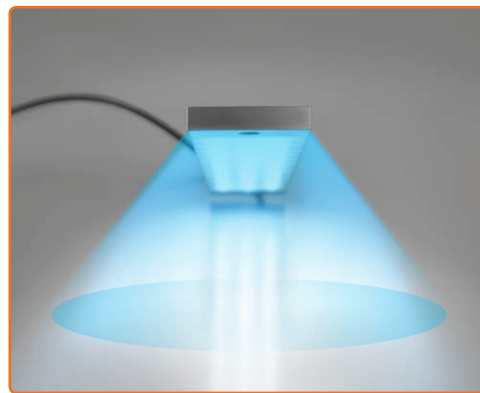

New!

Industrial LED Lighting Solution

Weidmuller Industry Light (WIL)

Robust and Modern Design

The IP67 aluminum housing is designed to withstand even the harshest environmental conditions.

Wide Light Cone

The unique LED arrangement provides a wide light cone that illuminates control cabinets or locations in the field.

24 VDC Powered

It can be powered via a power supply or an I/O distributor block.

Easy and Extendable Connection

The M12 plug allows for a fast and weathertight connection to the power supply.

LED Angle of 20° provides a wide light cone

Let's connect.

www.weidmuller.com

Weidmüller