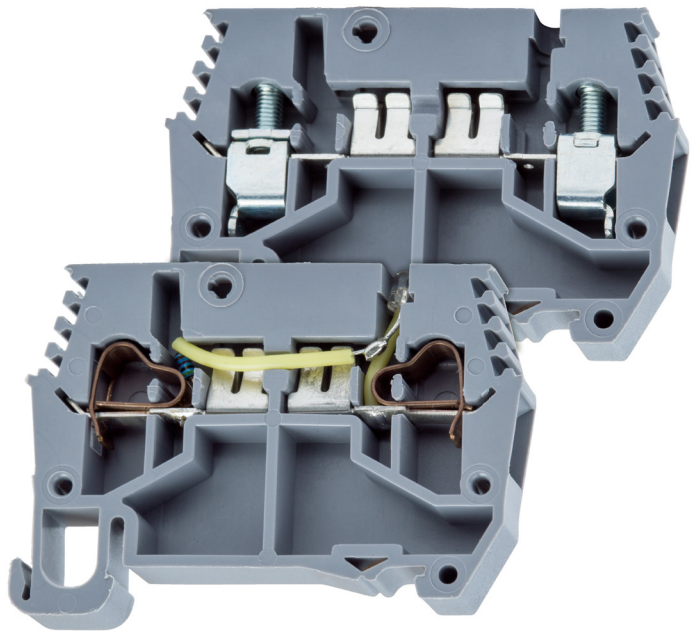

1180 Series Circuit Breakers and Terminal Block Bases

Supplemental rated circuit breakers (UL1077)

All amperage available
from 0.1A to 10.0A

Push button resettable breaker

Super small design -
only 8.2mm wide

Terminal block sized breaker
base only 6mm wide

Bases available in screw or
tension clamp with or without
LED indication

Let's connect.

www.weidmuller.com

Weidmüller 

Ordering Information

Circuit Breakers

Description	Part Number
1180 01 0.10A	1278840000
1180 01 0.20A	1278850000
1180 01 0.25A	1278860000
1180 01 0.30A	1278870000
1180 01 0.40A	1278880000
1180 01 0.50A	1278910000
1180 01 0.60A	1278920000
1180 01 0.70A	1278930000
1180 01 0.80A	1278940000
1180 01 1.00A	1278950000
1180 01 1.50A	1278960000

Terminal Block Bases

Description	Part Number
Socket, screw terminal block	6720001186
Socket, screw terminal block with 12 V LED	6720001187
Socket, screw terminal block with 24 V LED	6720001188
End plate, terminal block socket	6720001192

Description	Part Number
Socket, tension terminal block	6720001189
Socket, tension terminal block with 12 V LED	6720001190
Socket, tension terminal block with 24 V LED	6720001191
End plate, terminal block socket	6720001192