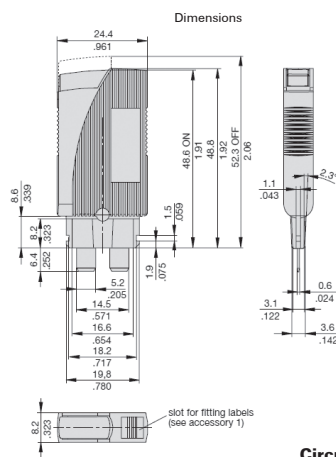

Technical Information

Circuit Breakers

Information

Information is available for download on the web at www.weidmuller.com.

Ref. No.	Description
LIT1510	ETA 1180 Circuit Breakers and Bases Datasheet

Weidmuller, Canada
10 Spy Court
Markham, Ontario L3R 5H6
Telephone: (800) 268-4080
Facsimile: (877) 300-5635
Email: info1@weidmuller.ca
Website: www.weidmuller.ca

Weidmuller, Mexico
Blvd. Hermanos Serdán 698,
Col. San Rafael Oriente
Puebla, Puebla, Mexico
C.P. 72029
Telephone: 01 222 2686267
Facsimile: 01 222 2686219
Email: clientes@weidmuller.com.mx
Website: www.weidmuller.com.mx

Weidmuller, United States
821 Southlake Blvd.
Richmond, Virginia 23236
Telephone: (800) 849-9343
Facsimile: (804) 379-2593
Email: info@weidmuller.com
Website: www.weidmuller.com