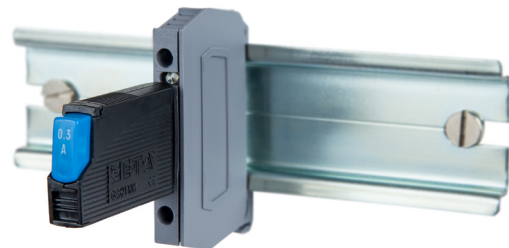

1180 Series Circuit Breakers and Terminal Block Bases

Supplemental rated circuit breakers (UL1077)

All amperage available
from 0.1A to 10.0A

Push button resettable breaker

Super small design -
only 8.2mm wide

Terminal block sized breaker
base only 6mm wide

Bases available in screw or
tension clamp with or without
LED indication

Let's connect.

www.weidmuller.com

Weidmüller 

Ordering Information

Circuit Breakers

Description	Part Number
1180 01 0.10A	1278840000
1180 01 0.20A	1278850000
1180 01 0.25A	1278860000
1180 01 0.30A	1278870000
1180 01 0.40A	1278880000
1180 01 0.50A	1278910000
1180 01 0.60A	1278920000
1180 01 0.70A	1278930000
1180 01 0.80A	1278940000
1180 01 1.00A	1278950000
1180 01 1.50A	1278960000

Terminal Block Bases

Description	Part Number
Socket, screw terminal block	6720001186
Socket, screw terminal block with 12 V LED	6720001187
Socket, screw terminal block with 24 V LED	6720001188
End plate, terminal block socket	6720001192