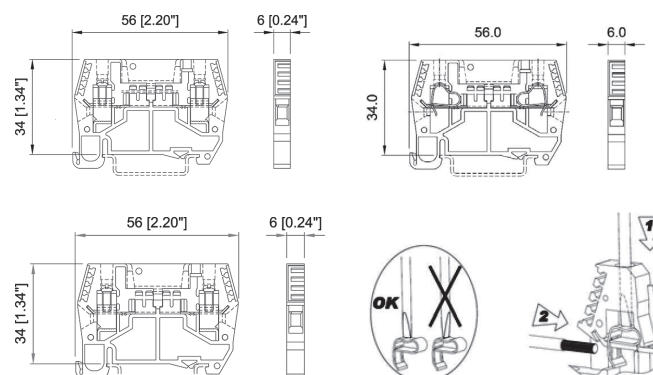

Technical Information

Terminal Block Bases

Information

Information is available for download on the web at www.weidmuller.com.

Ref. No.	Description
LIT1510	ETA 1180 Circuit Breakers and Bases Datasheet

Weidmuller, Canada
10 Spy Court
Markham, Ontario L3R 5H6
Telephone: (800) 268-4080
Facsimile: (877) 300-5635
Email: info1@weidmuller.ca
Website: www.weidmuller.ca

Weidmuller, Mexico
Blvd. Hermanos Serdán 698,
Col. San Rafael Oriente
Puebla, Puebla, Mexico
C.P. 72029
Telephone: 01 222 2686267
Facsimile: 01 222 2686219
Email: clientes@weidmuller.com.mx
Website: www.weidmuller.com.mx

Weidmuller, United States
821 Southlake Blvd.
Richmond, Virginia 23236
Telephone: (800) 849-9343
Facsimile: (804) 379-2593
Email: info@weidmuller.com
Website: www.weidmuller.com