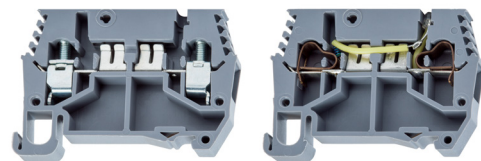

Terminal Block Bases

Description	Part Number
Socket, screw terminal block	6720001186
Socket, screw terminal block with 12 V LED	6720001187
Socket, screw terminal block with 24 V LED	6720001188
End plate, terminal block socket	6720001192

Description	Part Number
Socket, tension terminal block	6720001189
Socket, tension terminal block with 12 V LED	6720001190
Socket, tension terminal block with 24 V LED	6720001191
End plate, terminal block socket	6720001192